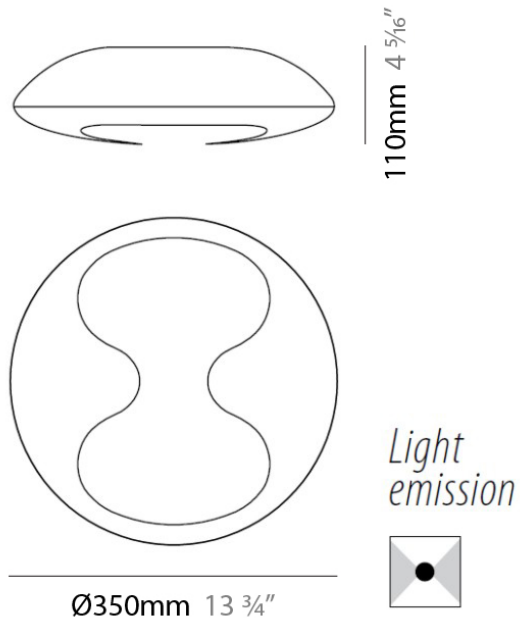

PROJECT	
TYPE	
NOTES	
QUANTITY	
DATE	

EIGHT SURFACE

D12077

GENERAL

Series: Eight
Division: Design
Mounting Type: Surface
Mounting Location: Ceiling
Subcategory: Ambient

PHYSICAL

Shape: Round
Diameter (mm): 350
Diameter (in): 13 3/4
Height (mm): 110
Height (in): 4 5/16
Light Distribution: Direct
Diffuser: Opal White Acrylic
Fixture Finish: Chrome
Fixture Material: Metal

ELECTRICAL

Number of Lamps: 2
Lamp Type: LED Retrofit / CFL
Lamp Shape: T4
Bulb Included: Bulb Not Included
Max. Wattage Per Lamp (W): 12 / 18
Lamp Base: G24-q2
Driver Included: Yes
Driver Location: Integrated
Driver Type: Ballast - Universal
Input Voltage (V): 120 - 277
Lamp Voltage (V): 120

LED

OPTICAL

RATINGS AND CERTIFICATIONS

Certified By: CSA Certified to UL and CSA Standards
IP rating: IP20